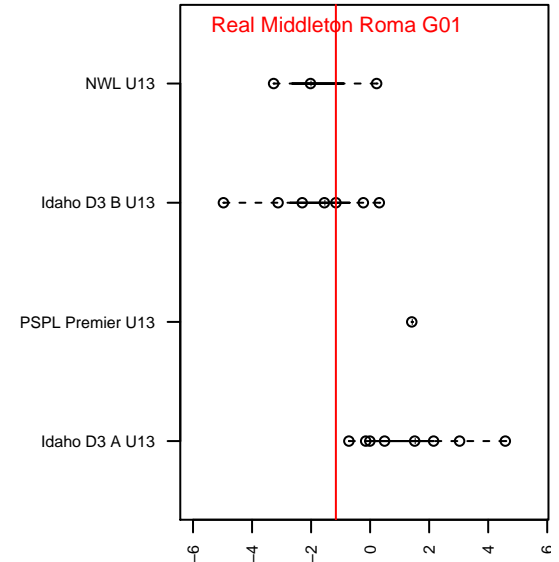

**attack and defense rating
relative to others at age
and all opponents in last 13 months**